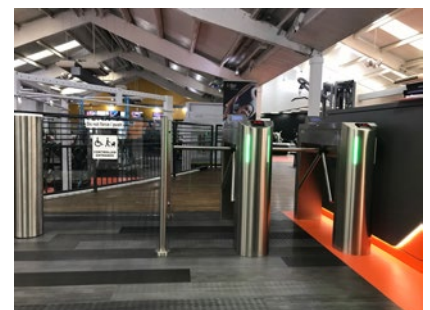

CLIENT CASE STUDY

Automatic Systems Installs Tripod Turnstiles at Places Gym Chesterfield

SUMMARY

End user

Places Gym

Integrator

Omega Security Systems

Location

Chesterfield, UK

Challenge

- Replace existing turnstiles not fit for purpose

Solution

- Installation of Automatic Systems tripod turnstiles

Background

Places for People Leisure is a leading leisure and wellness partner delivering fitness, sport, well-being and health. Their focus and passion is about helping local communities stay fit and active. In May 2015 the company entered the low cost gym sector launching a community gym brand called "Places Gym" and now has six Places Gym within its leisure portfolio.

Situation

Places Gym Chesterfield, one of the six gyms within their portfolio, was in need of extensive refurbishment to bring it in line with their current brand. The gym already had existing turnstiles however these were not fit for purpose and required replacing as part of the refurbishment fit out.

Solution

Following a site visit and extensive talks with all parties involved Automatic Systems put forward their waist height tripod turnstiles and disabled access gate as the best product for the gym. The increased durability of the tripod turnstiles controls high throughput, a must for any premise like a gym. The tripod also integrated well with Omega Analytic Systems AGD turnstile system.