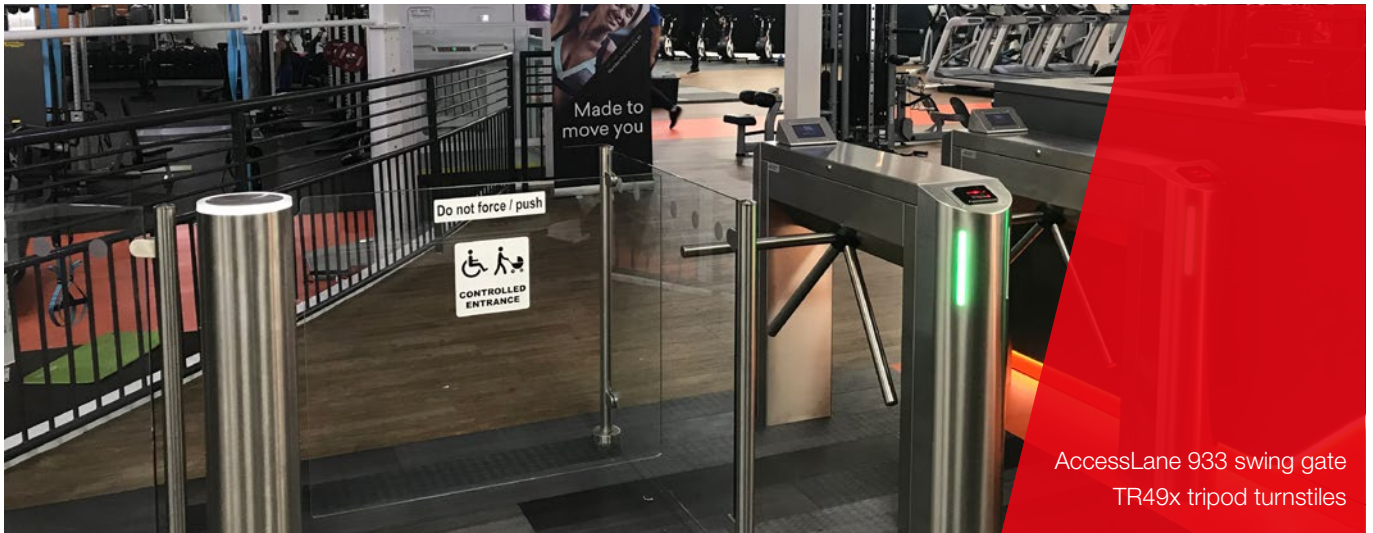

CLIENT CASE STUDY

Automatic Systems Installs Tripod Turnstiles at Places Gym Chesterfield

SUMMARY

End user

Places Gym

Integrator

Omega Security Systems

Location

Situation

Places Gym Chesterfield, one of the six gyms within their portfolio, was in need of extensive refurbishment to bring it in line with their current brand. The gym already had existing turnstiles however these were not fit for purpose and required replacing as part of the refurbishment fit out.

OMEGA
SECURITY SYSTEMS

AUTOMATIC
SYSTEMS

Access Controlled...
Future secured

AccessLane 933 swing gate
TR49x tripod turnstiles

Tender Process

Omega Security Systems who has a long standing relationship with Places for People Leisure were the natural choice to provide the security set up and due to their solid relationship with Automatic Systems came to us to provide the turnstile element of the project whilst Omega provided the access control solution.

Solution

Following a site visit and extensive talks with all parties involved Automatic Systems put forward their waist height tripod turnstiles and disabled access gate as the best product for the gym. The increased durability of the tripod turnstiles controls high throughput, a must for any premise like a gym. The tripod also integrated well with Omega Analytic Systems AGD turnstile system.