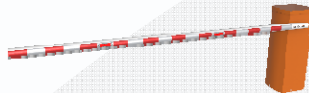

# Vehicle Products

**P** ParkPlus

- Reliable
- Efficient
- Up to 13'1 (4 m)

Parking

**BL229**

- High traffic zone
- Reliable
- Up to 19'6 (6 m)

Perimeter

**BL4x**

- Extra Wide passage
- Robust
- Up to 39'4" (12 m)

Perimeter-extra wide

**BL53HD**

- Impact resistant
- Robust
- Up to 39'4" (8 m)

Sensitive sites

**BLG76**

- Small footprint
- Fast opening/closing
- Up to 16'5" (5 m)

Perimeter  
Pedestrian and Vehicle

**BLG77**

- Small footprint
- Fast opening/closing
- Custom fencing
- Up to 20' (6 m)

Perimeter  
Pedestrian and Vehicle