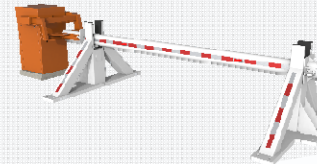

# Vehicle Products

**P** ParkPlus

- Reliable
- Efficient
- Up to 13'1 (4 m)

Parking

**BL229**

- High traffic zone
- Reliable
- Up to 19'6 (6 m)

Perimeter

**BL4x**

- Extra Wide passage
- Robust
- Up to 39'4" (12 m)

Perimeter-extra wide

**BL53HD**

- Impact resistant
- Robust
- Up to 39'4" (8 m)

Sensitive sites

**BLG76**

- Small footprint
- Fast opening/closing
- Up to 16'5" (5 m)

Perimeter  
Pedestrian and Vehicle

**BLG77**

- Small footprint
- Fast opening/closing
- Custom fencing
- Up to 20' (6 m)

Perimeter  
Pedestrian and Vehicle