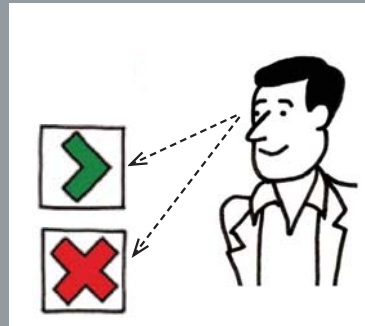

DON'T BE COURTEOUS

IT'S AS EASY AS...

A Always Card In

B Before you go-LOOK!
Enter only on Green

C Caution-Only one person at a time entering the SlimLane

|| SlimLane

AS AUTOMATIC
SYSTEMS
I&R GROUP

Avenue Mercator, 5
1300 Wavre - Belgium
Tel.: +32 (0)10 23 02 11

email: sales.asgroup@automatic-systems.com
www.automatic-systems.com

AS AUTOMATIC
SYSTEMS
I&R GROUP

Using your
Security
Entrance Lane

|| SlimLane

Is As
Easy As...

A • B • C

Caution! These SlimLane Security Entrance Lanes have been installed to provide increased security--use them only as directed to avoid possible injury to person or property damage.

THE RIGHT WAY...

The Right Way Is So Easy...
 ...Just Remember
 Your A•B•C's

A. Always Card In
 B. Before you go-LOOK!
 Enter only on Green
 C. Caution- Only one person at
 a time entering the SlimLane

DON'T TAILGATE