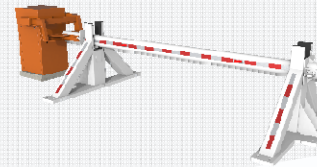

Vehicle Products

P ParkPlus

- Reliable
- Efficient
- Up to 13'1 (4 m)

Parking

<<BL-229>>

- High traffic zone
- Reliable
- Up to 19'6 (6 m)

Perimeter

BL4x

- Extra Wide passage
- Robust
- Up to 39'4" (12 m)

Perimeter-extra wide

BL53HD

- Impact resistant
- Robust
- Up to 20' (6 m)

Sensitive sites

BLG76

- Small footprint
- Fast opening/closing
- Up to 16'5" (5 m)

Perimeter
Pedestrian and Vehicle

BLG77

- Small footprint
- Fast opening/closing
- Custom fencing
- Up to 20' (6 m)

Perimeter
Pedestrian and Vehicle