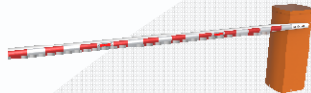

Vehicle Products

P ParkPlus

- Reliable
- Efficient
- Up to 13'1 (4 m)

Parking

<<BL-229>>

- High traffic zone
- Reliable
- Up to 19'6 (6 m)

Perimeter

BL4x

- Extra Wide passage
- Robust
- Up to 39'4" (12 m)

Perimeter-extra wide

BL53HD

- Impact resistant
- Robust
- Up to 20' (6 m)

Sensitive sites

BLG76

- Small footprint
- Fast opening/closing
- Up to 16'5" (5 m)

Perimeter
Pedestrian and Vehicle

BLG77

- Small footprint
- Fast opening/closing
- Custom fencing
- Up to 20' (6 m)

Perimeter
Pedestrian and Vehicle