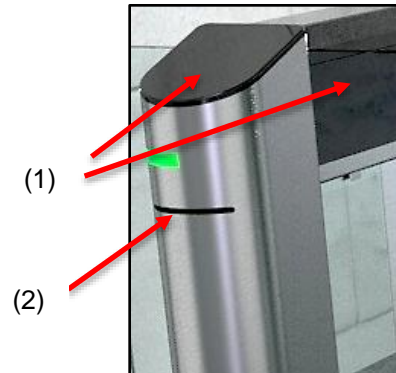

|| SlimLane

Options

1. For convenient reader integration, we offer 2 location; ont the side and on the top.
2. Slot for Barcode cards.

3. Increased space for multiple integrations:
 - a. Industrial PC integration.
 - b. Elevator display screen.
Angled housing for elevator display.
* Max. dimensions (*can change depending of the shape of the display):
4 x 7 x 1.5 in (102 x 178 x 38 mm)

The SlimLane EPR swing door security entrance lane offers a high bidirectional throughput and uncompromising security.

With its transparent, elegant design, the SlimLane EPR is designed to integrate perfectly into any architectural environment while allowing the integration of multiple peripherals

Equipped with a high processing capacity and an exclusive detection system, the SlimLane EPR guarantees accurate user tracking and prevents any unauthorized access.

The SlimLane EPR is a modular product that can be installed as a single lane or in a multi-lane array.